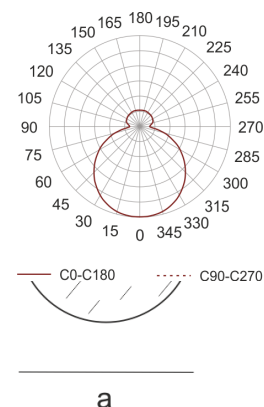

ZERO

Surface or wall-mounted LED luminaires with diameters: 415mm, 500mm and 600mm. Intended for general indoor lighting. The housing base is made of white painted steel. Three-layered, frost glass. Ingress Protection rating: IP20 and IP44. LED power supply included.

- IP: 20
- Color temperature: 2700-3500, 3500-4000, Cool
- Luminous flux: 4050, 4258, 2880, 3025, 4934, 5186, 5756, 6050 lm

Name	Code	Color	Voltage supply	Luminaire wattage	Light source type	Luminous flux	
ZERO LED 415-3.0K 32 BIAŁY	2625661	white	230V	32W	LED	4050 lm	3000K
ZERO LED 415-4.0K 32 BIAŁY	2625671	white	230V	32W	LED	4258 lm	4000K
ZERO LED 415-3.0K BIAŁY	2625681	white	230V	20,3W	LED	2880 lm	3000K

Name	Code	Color	Voltage supply	Luminaire wattage	Light source type	Luminous flux	
ZERO LED 415-4.0K BIAŁY	2625691	white	230V	20,3W	LED	3025 lm	4000K
ZERO LED 500-3.0K BIAŁY	2625701	white	230V	34,8W	LED	4934 lm	3000K
ZERO LED 500-4.0K BIAŁY	2625711	white	230V	34,8W	LED	5186 lm	4000K
ZERO LED 600-3.0K BIAŁY	2625721	white	230V	40,6W	LED	5756 lm	3000K
ZERO LED 600-4.0K BIAŁY	2625731	white	230V	40,6W	LED	6050 lm	4000K
ZERO 415 LED-32W BIAŁY	3622791	white	230V	32W	LED	lm	3000K
ZERO 415 LED-37W BIAŁY	3622801	white	230V	36,6W	LED	lm	3000K
ZERO 500 LED-35W BIAŁY	3622811	white	230V	34,8W	LED	lm	3000K
ZERO 500 LED-43W BIAŁY	3622821	white	230V	42,7W	LED	lm	3000K
ZERO 600 LED-41W BIAŁY	3622831	white	230V	40,6W	LED	lm	3000K
ZERO 600 LED-49W BIAŁY	3622841	white	230V	48,8W	LED	lm	3000K