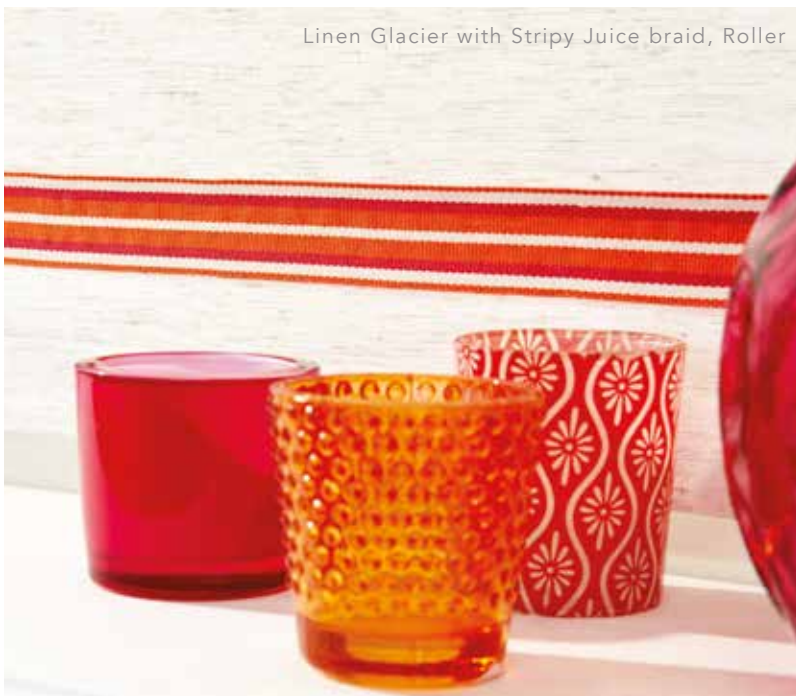

Sewn weights and Ice White Vogue headrail, Vertical
Tropicana Singapore Sling with Carnival Paradise Pink, Cantaloupe and Sunset louvres