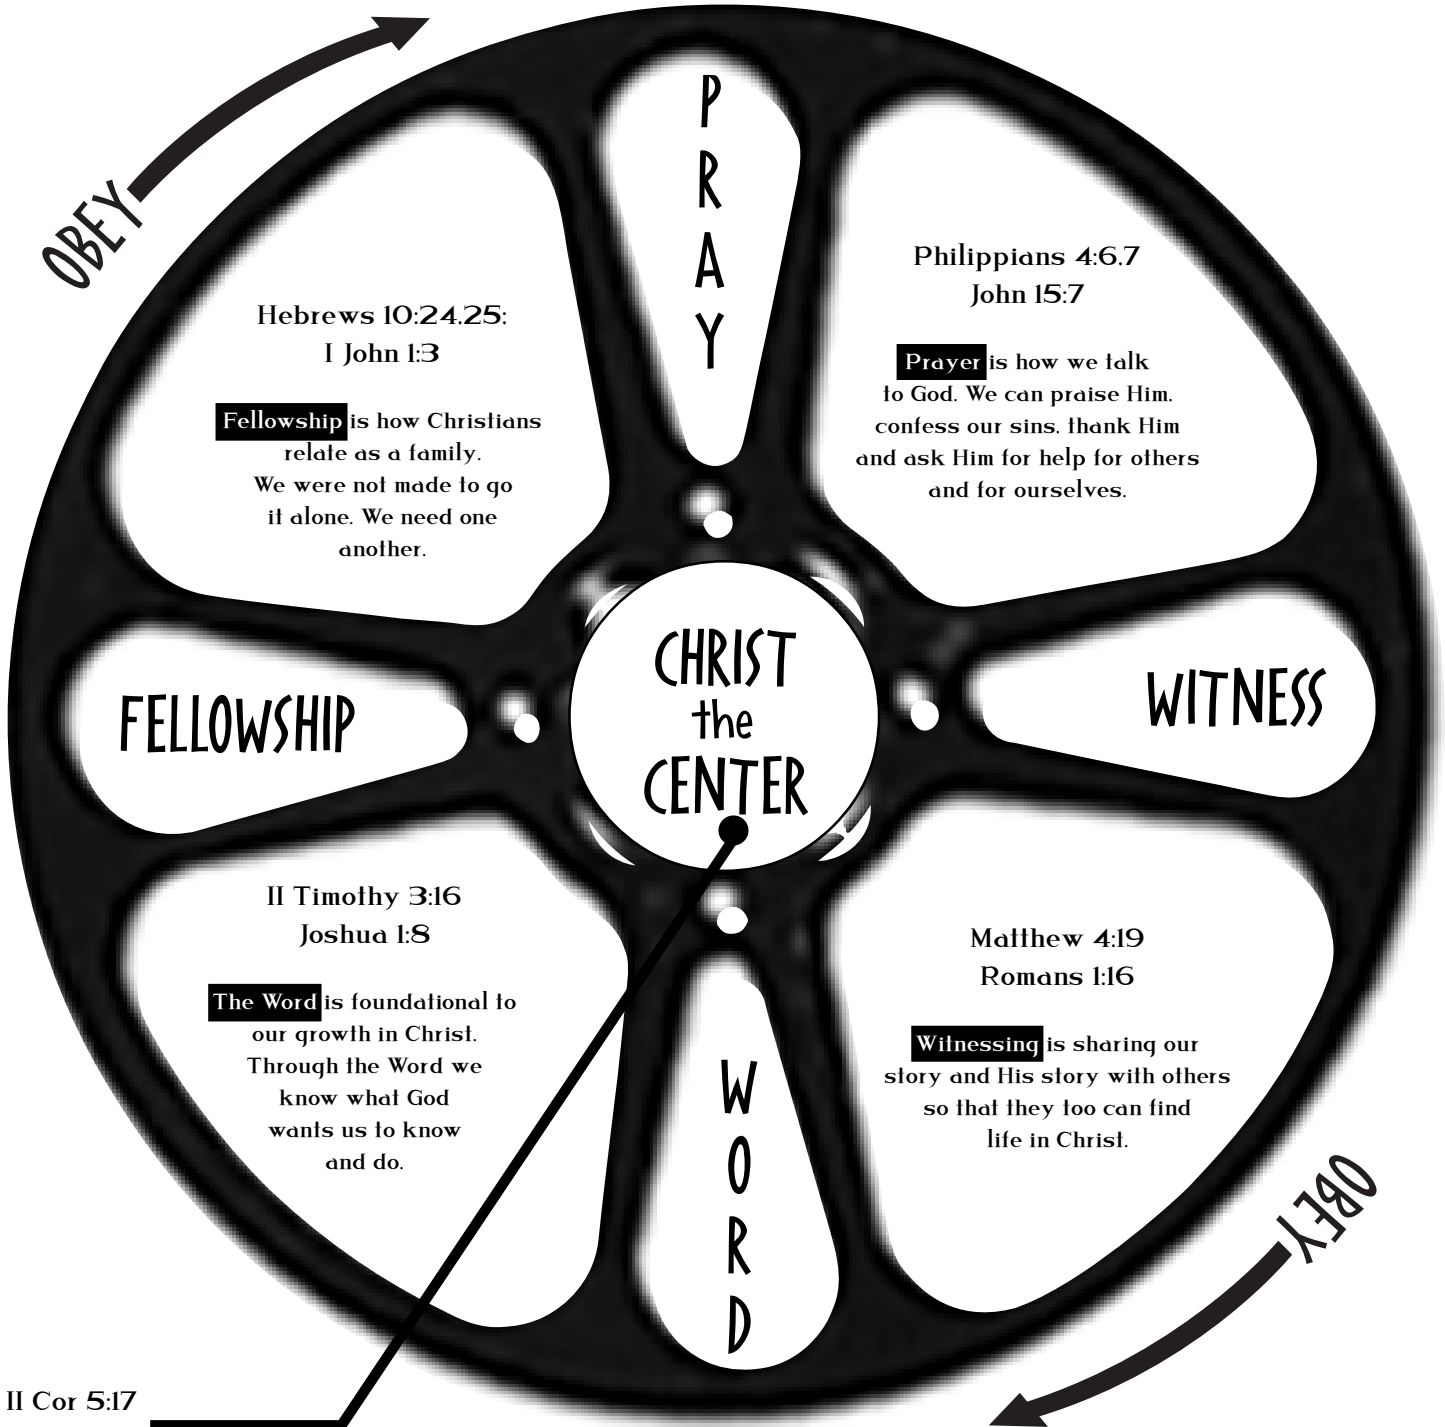

John 14:21
Romans 12:1

Obedience shows our love for God. When we do what He says, we reveal the depth of our trust in Him.

II Cor 5:17
Gal 2:20

Christ the Center Jesus is the power and center of the Christian life and we live out this life in dependence on Him.